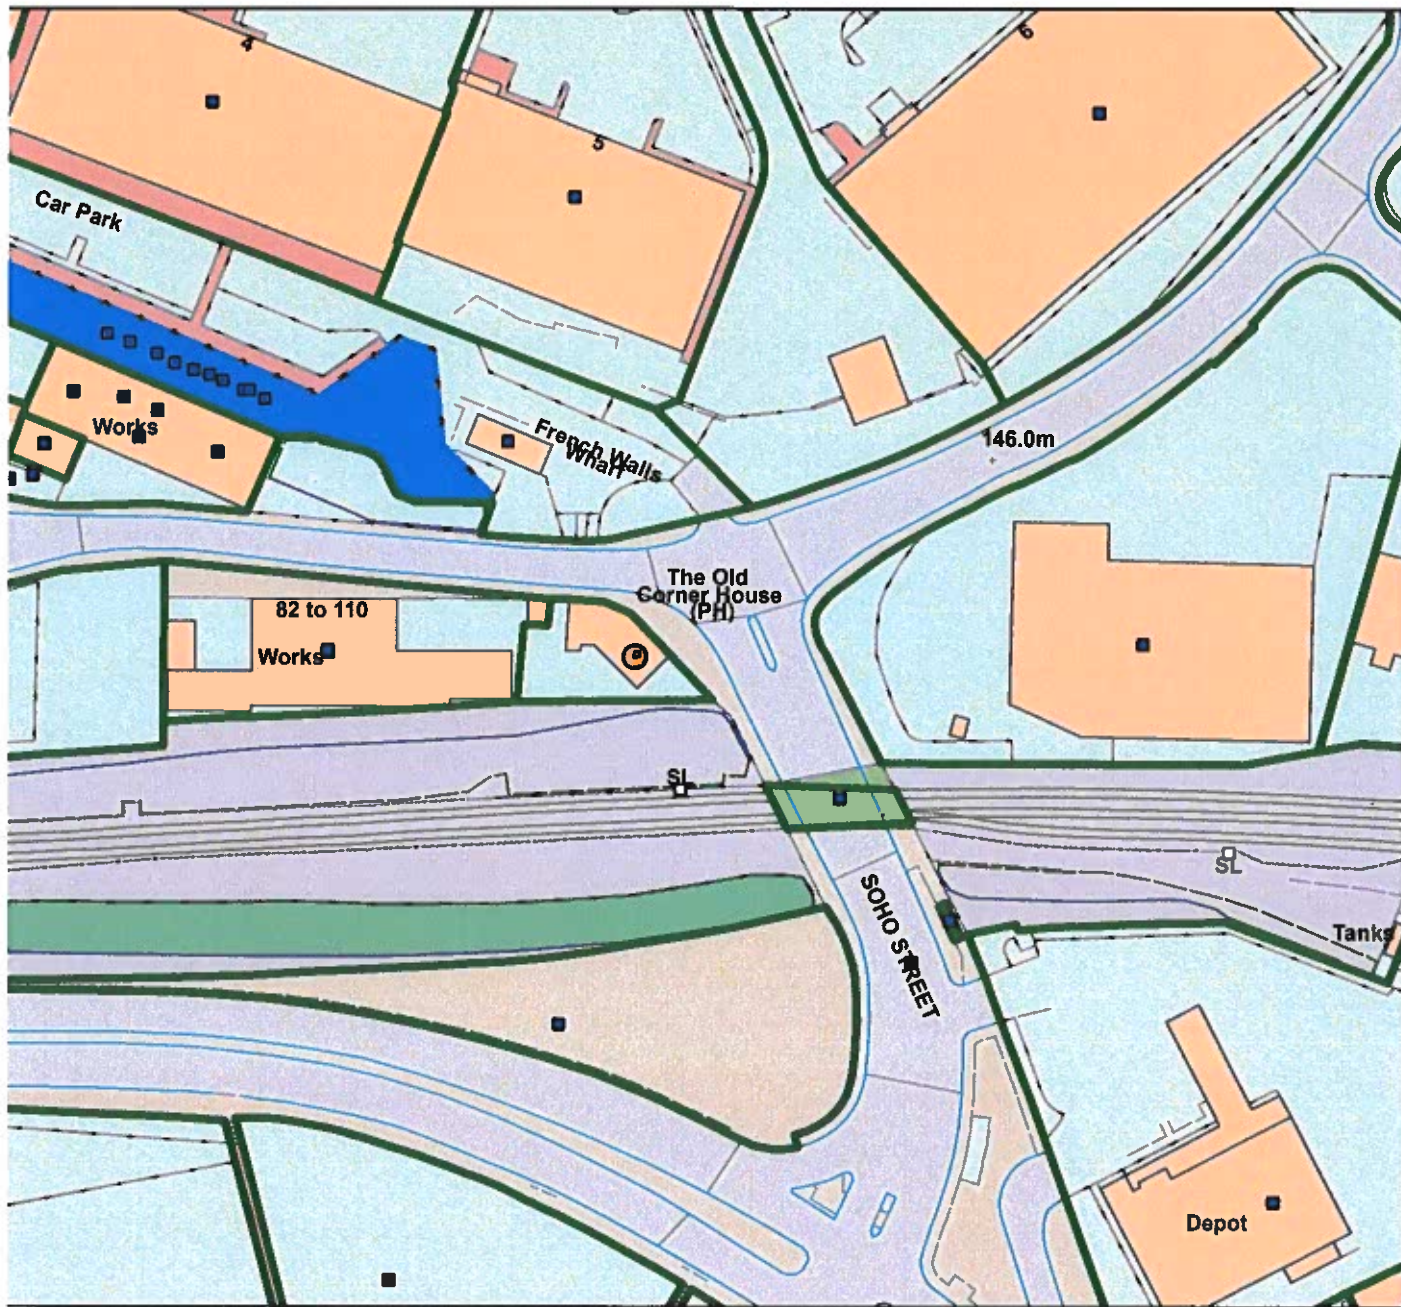

The Old Corner House
Smethwick

Legend

© Crown copyright and database rights 2019
Ordnance Survey Licence No 100023119

Organisation	Sandwell MBC
Department	Licensing
Comments	
Date	02 May 2019
OS Licence No	